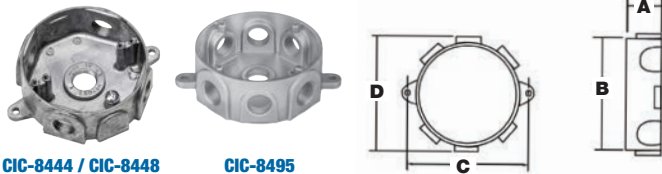

Standard Materials :

- Boxes: Die cast aluminum alloy A380
- Cover Plates: Stamped aluminum alloy

Compliances :

Compliances as noted on each page of the catalogue include:

- UL Listed
- Boxes: CSA Certified with factory installed ground screw
- Covers: CSA Certified
- Covers suitable for use in wet locations with lids closed

Round Boxes and Covers

CIC-8444 / CIC-8448

CIC-8495

Cat. No.	Hub Size (in.)		No. of Lugs	No. of Plugs	Description	A (in.)	B (in.)	C (in.)	D (in.)	Cu. (in.)
	Side	Bottom								
Weatherproof Junction Box Kits (Cast Aluminum)										
CIC-8444	4 X 1/2	1/2	2	4 X 1/2	Includes cover, gasket, plugs and mounting screws	1-5/8	3-15/16	5	4-5/16	17.3
CIC-8446	4 X 3/4	1/2	2	3 X 3/4	Includes cover, gasket, plugs and mounting screws	1-5/8	3-15/16	5	4-5/16	17.3
		1/2	2	1 X 1/2	Includes cover, gasket, plugs and mounting screws	1-5/8	3-15/16	5	4-5/16	17.3
CIC-8448	4 X 1	1/2	2	3 X 1	Includes cover, gasket, plugs and mounting screws	1-5/8	3-15/16	5	4-5/16	17.3
		1/2	2	1 X 1/2	Includes cover, gasket, plugs and mounting screws	1-5/8	3-15/16	5	4-5/16	17.3
Outlet Box 4-1/2 Dia. (Cast Aluminum)										
CIC-8495	6 X 1/2	1/2	2	5 X 1/2		1-1/2	3-15/16	4-5/8	4-5/16	17.3

CIC-93

Cat. No.	Description
Weatherproof Round Cover – 4-3/16 in. Dia. (Stamped Aluminum)	
CIC-93	For 4 in. weatherproof round box. Includes gasket and mounting screws