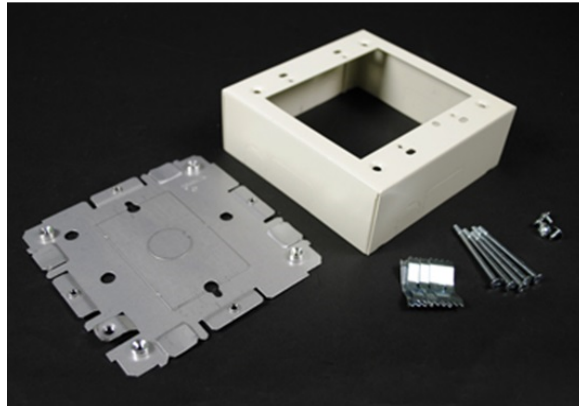

2000 Two-Gang Device Box Fitting

V2048-2, G2048-2, CV2048-2

Cover has twistouts for 2000, 500 and 700 Series Raceways. Base has 1/2" trade size KO and rectangular KO for extension to wall box. Base has #10 threaded hole for ground connection. NOTE: Certified to Canadian Safety Standards for sale in Canada. When ordering these products, change the "V" color prefix to "CV" or the "G" color prefix to "CG" to denote the Canadian versions.

features & benefits

specifications

General Info

Available Colors:

V2048-2 - Ivory

G2048-2 - Gray

Product Series: 2000
Component Type: Boxes

Technical Information

Material: Steel

Capacity: Single-Channel