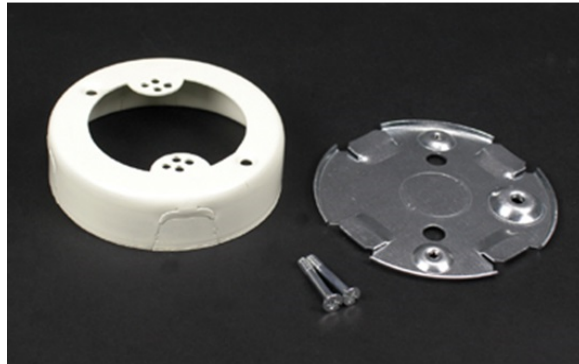

500/700 Outlet Box Fitting

V5733, 5733WH, VC5733,
5733WHC

For devices with mounting screw centers of 1 15/32", 1 5/8", 1 11/16", or 1 27/32" [37mm, 41mm, 44mm, or 46mm]. Will accept any device that mounts on "G" or "H" type conduit fittings. NOTE: Certified to Canadian Safety Standards for sale in Canada. When ordering these products, change the "V" color prefix to "VC" to denote the Canadian versions.

features & benefits

specifications

General Info

Product Series: 500, 700
Component Type: Boxes

Technical Information

Material: Steel
Capacity: Single-Channel