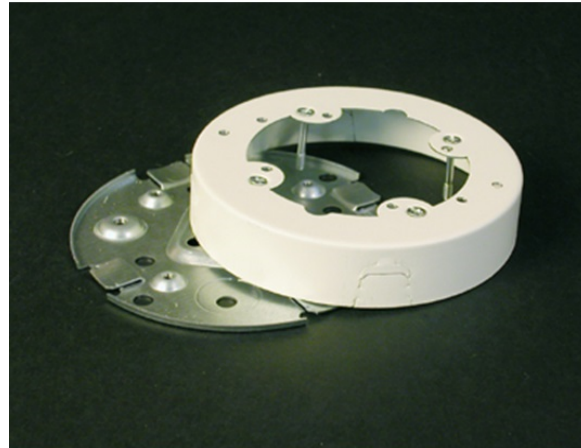

500/700 Solid Base Fixture Box Fitting

V5738, 5738WH, VC5738, 5738WHC

Used to hang fixtures. Cover accepts devices with mounting screw centers of 2 3/4", 3 1/2", and 4 1/16" [70mm, 89mm, and 103mm]. Base has four holes for fixture studs, four 1/2" trade size KOs, and raised section for no-bolt fixture-stud. Use as a junction or pull box with 5736 Blank Cover. Outside diameter 4 3/4" [121mm]. NOTE: Certified to Canadian Safety Standards for sale in Canada. When ordering these products, change the "V" color prefix to "VC" or the "WH" color suffix to "WHC" to denote the Canadian versions.

features & benefits

specifications

General Info

Available Colors:

V5738 - Ivory

5738WH - White

Product Series: 500, 700

Component Type: Boxes

Technical Information

Material: Steel

Capacity: Single-Channel