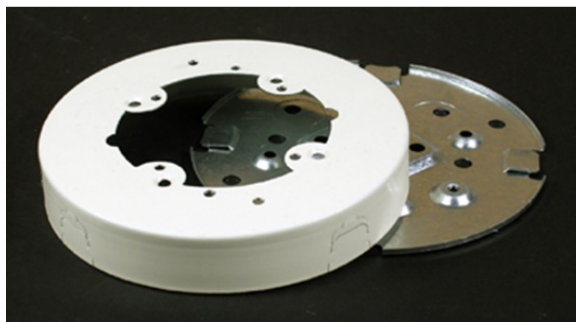

500/700 Solid Base Fixture Box Fitting

V5738A, 5738AWH, VC5738A, ,
5738AWHC

Used to hang fixtures. Cover accepts devices with mounting screw centers of 2 3/4", 3 1/2", and 4 1/16" [70mm, 89mm, and 103mm]. Base has four holes for fixture studs, four 1/2" trade size KOs, and raised section for no-bolt fixture-stud. Use as a junction or pull box with 5736 Blank Cover. Outside diameter 5 1/2" [140mm]. NOTE: Certified to Canadian Safety Standards for sale in Canada. When ordering these products, change the "V" color prefix to "VC" or the "WH" color suffix to "WHC" to denote the Canadian versions.

features & benefits

specifications

General Info

Product Series: 500, 700
Component Type: Boxes

Technical Information

Material: Steel
Capacity: Single-Channel