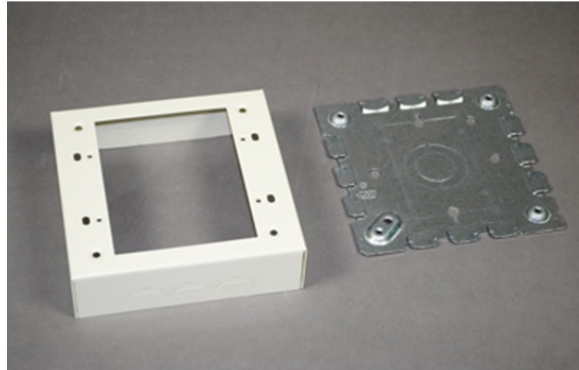

## 500/700 Two-Gang Shallow Switch & Receptacle Box Fitting

V5747-2, 5747-2WH, VC5747-2,  
5747-2WHC

For standard shallow switches and receptacles including single-gang combination devices. Base has two 1/2" trade size KOs. Larger gang boxes available by special order. Two-gang: 4 3/4" L x 4 3/4" W [121mm x 121mm]. Accepts NEMA double-gang standard faceplates. NOTE: Certified to Canadian Safety Standards for sale in Canada. When ordering these products, change the "V" color prefix to "vc" or the "WH" color suffix to "WHC" to denote the Canadian versions.

### specifications

**General Info**

Available Colors:

V5747-2 - Ivory  
5747-2WH - White

Product Series: 500, 700  
Component Type: Boxes

**Technical Information**

Material: Steel  
Capacity: Single-Channel