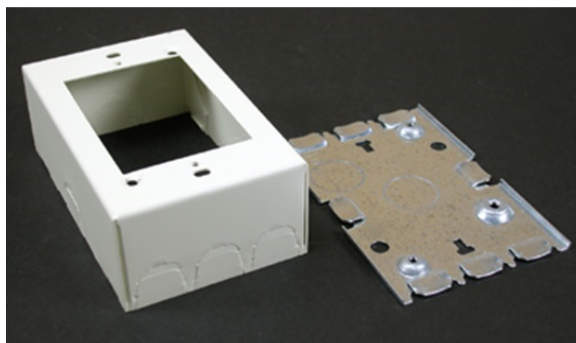

## 500/700 Single-Gang Switch & Receptacle Box Fitting

V5748, 5748WH, VC5748,  
5748WHC

### features & benefits

For deep switches and receptacles. Base has two 1/2" trade size KOs. Larger gang boxes available by special order.

Single-gang: 4 5/8" L x 2 7/8" W [117mm x 73mm]. Accepts NEMA single-gang standard faceplates. NOTE: Certified to Canadian Safety Standards for sale in Canada. When ordering these products, change the "V" color prefix to "VC" or the "WH" color suffix to "WHC" to denote the Canadian versions.

#### General Info

Available Colors:

V5748 - Ivory  
5748WH - White

Product Series: 500, 700  
Component Type: Boxes

#### Technical Information

Material: Steel  
Capacity: Single-Channel