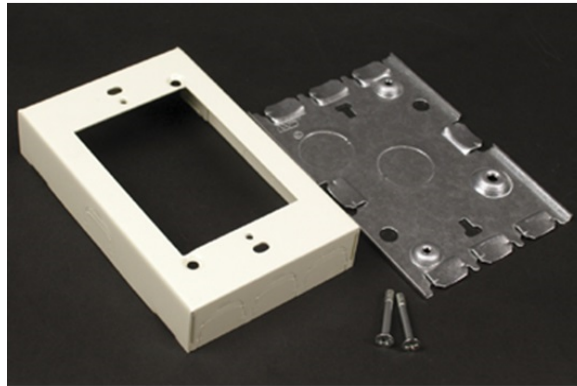

## 500/700 Shallow Switch & Receptacle Box Fitting

V5748S, 5748SWH, VC5748S,  
5748SWHC

### features & benefits

For shallow type switch and duplex receptacles. Base has 1/2" trade size KOs. Accepts NEMA single-gang standard faceplates. NOTE: Certified to Canadian Safety Standards for sale in Canada. When ordering these products, change the "V" color prefix to "vc" or the "WH" color suffix to "WHC" to denote the Canadian versions.

#### General Info

Available Colors:

V5748S - Ivory  
5748SWH - White

Product Series: 500, 700  
Component Type: Boxes

#### Technical Information

Material: Steel  
Capacity: Single-Channel