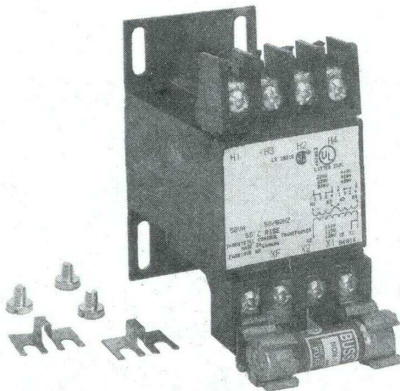

C-2000™ Contactors & Starters Enclosure Accessories

Reset Kit

| For Use With | Catalog No. | List Price, GO-10C2 |
|----------------------------------------------------------------------------------|-------------|---------------------|
| CL00-45 Starters with and without CPT, Type 1 (CLXE1A, 1D) | CLXR11 | \$ 8.00 |
| CL05-10 Starters, CL00-10 Reverser and Wye-Delta Type 1 (CLXE1B-1C, CLXE1E-1L) | CLXR12 | 8.00 |
| CL00-10 Starters, Reverser and Wye-Delta Type 12/3R and 4 (CLXE2A-2H, CLXE4A-4H) | CLXR21 | 8.00 |
| CK75-12 Starters, Reverser and Wye-Delta Type 1 | CKXR11 | 10.00 |
| CK75-12 Starter, Reverser and Wye-Delta Type 12/3R and 4 | CKXR12 | 10.00 |

Control Power Transformer

| For Use With | Catalog No. | List Price, GO-10G1 |
|---------------------------|---------------|---------------------|
| Standard capacity (50 VA) | CR308XT1 ** A | \$108.00 |
| Extra capacity (150 VA) | CR308XT1 ** B | 180.00 |

** To complete catalog number, replace ** with the appropriate digits from below:

| Digit | Voltage | Frequency |
|-------|---------------------------------------------------------------------------------------------------------------------|-----------|
| 04 | Dual Primary, Reconnectable 220/230/240 Volt Primary, 440/460/480 Volt Primary, 110/115/120 Volt Secondary | 60 Hz |
| 05 | 550/575/600 Volt Primary, 110/115/120 Volt Secondary | 60 Hz |
| 23 | 200/208 Volt Primary, 115/120 Volt Secondary | 60 Hz |

References:

- Instructions
- GEH-5521 Enclosures CLXE1G-CLXE1L
- GEH-5522 NEMA 1 Lift-Off Enclosures
- GEH-5523 CLXR11, 12 Reset Push Button
- GEH-5524 CLXR21, CKXR11, 12 Reset Button
- GEH-5525 CLXP-B, C Start/Stop Push Button
- GEH-5526 CL NEMA 12/3R Enclosures
- GEH-5527 CL NEMA 4 Enclosures.